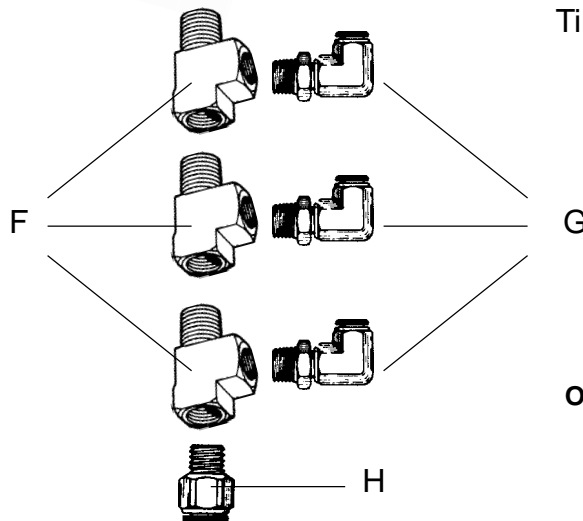

Systems Fittings

MANIFOLD with Non-Spot Rinse

Tire Cleaner & PreSoak

LEGEND

- A 2205P-4 Cross
- B 1404-4-6 Non-Working Swivel
- C 28-267 Elbow
- D C-400B Check Valve
- E 48F-4-4 Flair Fitting
- F 2225P-4 Street Tee
- G 169PL-4-4 Elbow
- H 68PL-4-4 Connector
- I 211P-4 Plug

MANIFOLD without Non-Spot Rinse

Tire Cleaner & PreSoak only

NOTE

ONE MANIFOLD REQUIRED PER BAY