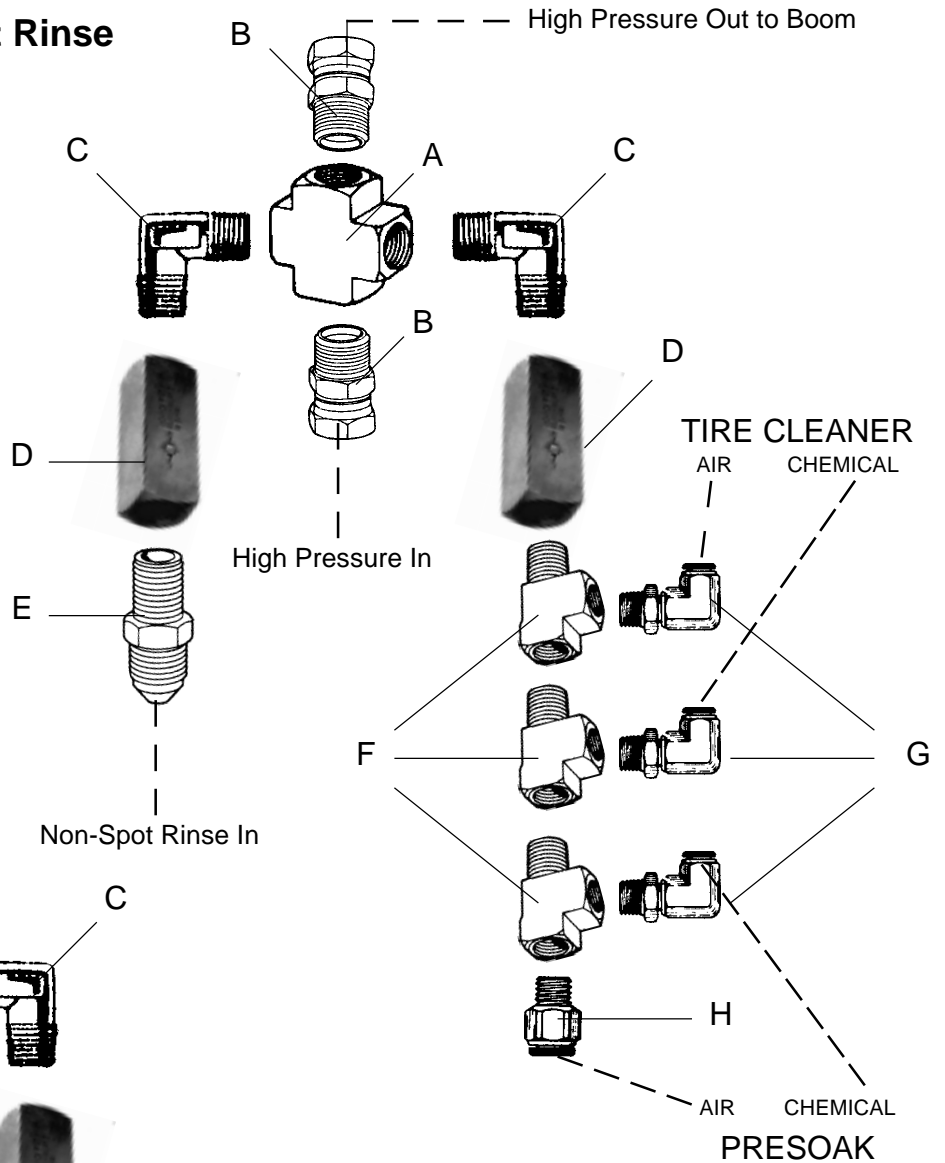

Systems Fittings

MANIFOLD with Non-Spot Rinse

Tire Cleaner & PreSoak

LEGEND

- A 2205P-4 Cross
- B 1404-4-6 Non-Working Swivel
- C 28-267 Elbow
- D C-400B Check Valve
- E 48F-4-4 Flair Fitting
- F 2225P-4 Street Tee
- G 169PL-4-4 Elbow
- H 68PL-4-4 Connector
- I 211P-4 Plug

MANIFOLD without Non-Spot Rinse

Tire Cleaner & PreSoak only

NOTE

ONE MANIFOLD REQUIRED PER BAY