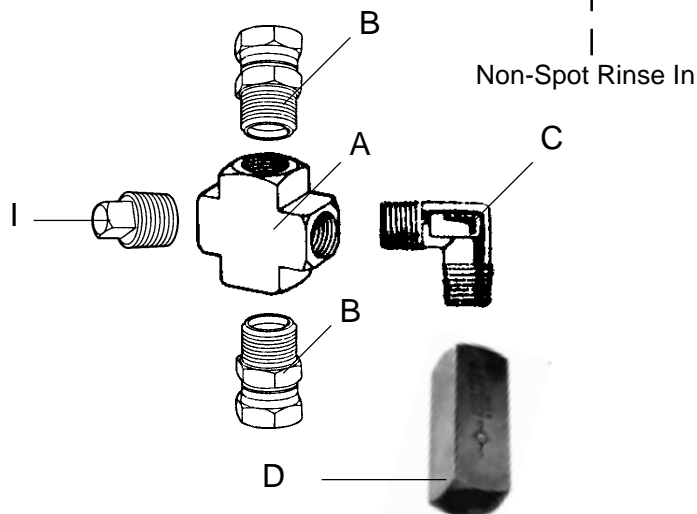

Systems Fittings

MANIFOLD with Non-Spot Rinse

Tire Cleaner & PreSoak

LEGEND

- A 2205P-4 Cross
- B 1404-4-6 Non-Working Swivel
- C 28-267 Elbow
- D C-400B Check Valve
- E 48F-4-4 Flair Fitting
- F 2225P-4 Street Tee
- G 169PL-4-4 Elbow
- H 68PL-4-4 Connector
- I 211P-4 Plug

MANIFOLD without Non-Spot Rinse

Tire Cleaner & PreSoak only

NOTE

ONE MANIFOLD REQUIRED PER BAY