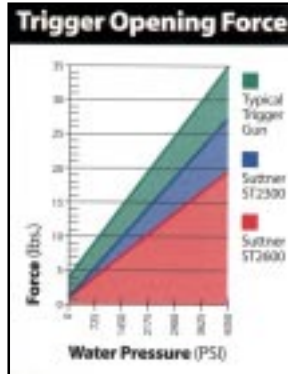

CHOOSE SUTTNER. CHOOSE THE QUALITY YOU'VE GROWN TO EXPECT.

ST2600 Relax Action

The standard **ST2600 "Relax-Action" spray gun** is a complete shut off valve. A commercial cleaners dream the trigger system actually helps the operator keep the trigger open. Fatigue is reduced, allowing longer work periods. An all stainless steel version is also available (gray nameplate). The ST2600's exclusive "Relax Action" trigger system gives it the easiest holding trigger and most comfortable grip. At 4200 PSI, the trigger can be held open with as little effort as 3½ pounds. While other guns require a full hand grip and about 15 pounds of force to hold the trigger open, the ST2600 can be held open with a finger. The rugged construction provides longevity and will stand up to the UL 1776 requirements and your tough working environments.