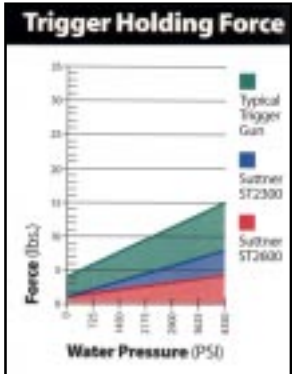

CHOOSE SUTTNER. CHOOSE THE QUALITY YOU'VE GROWN TO EXPECT.

ST2600 Relax Action

The standard **ST2600 "Relax-Action" spray gun** is a complete shut off valve. A commercial cleaners dream the trigger system actually helps the operator keep the trigger open. Fatigue is reduced, allowing longer work periods. An all stainless steel version is also available (gray nameplate). The ST2600's exclusive "Relax Action" trigger system gives it the easiest holding trigger and most comfortable grip. At 4200 PSI, the trigger can be held open with as little effort as 3½ pounds. While other guns require a full hand grip and about 15 pounds of force to hold the trigger open, the ST2600 can be held open with a finger. The rugged construction provides longevity and will stand up to the UL 1776 requirements and your tough working environments.